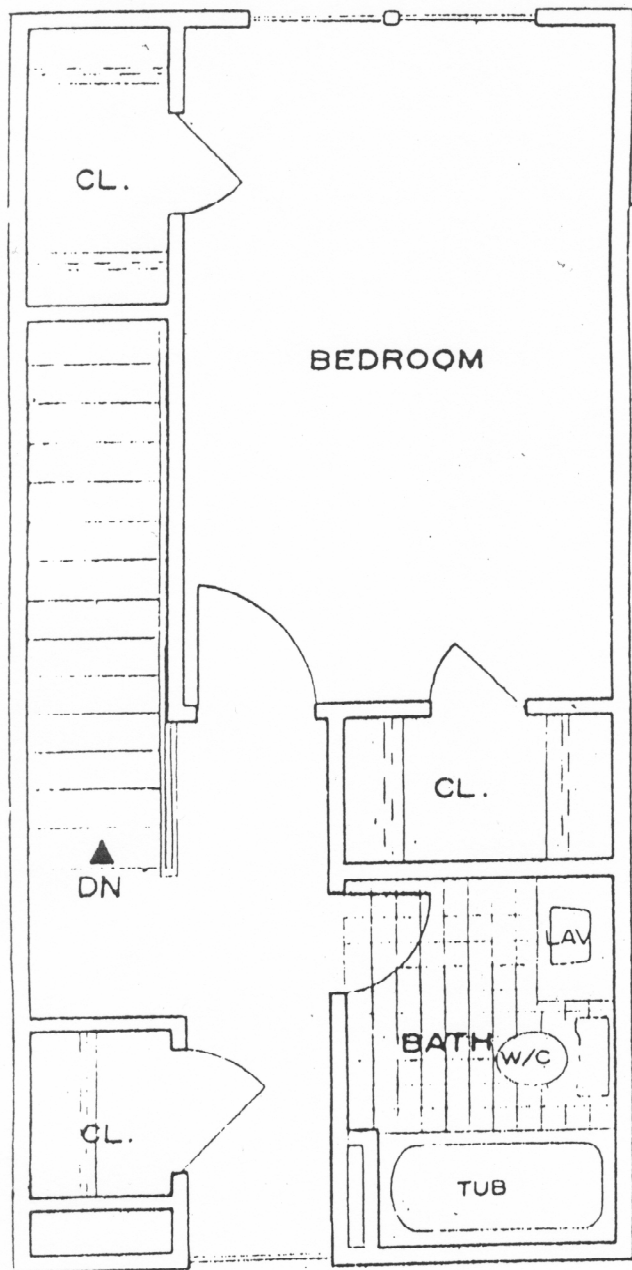

TYPE OF APARTMENT: 1 BEDROOM - 1 BATH (685 SQ. FT. EACH)

**JEFFERSON TERRACE TOWNHOMES**

808 Jefferson Terrace  
New Iberia, LA 70560

369-6575