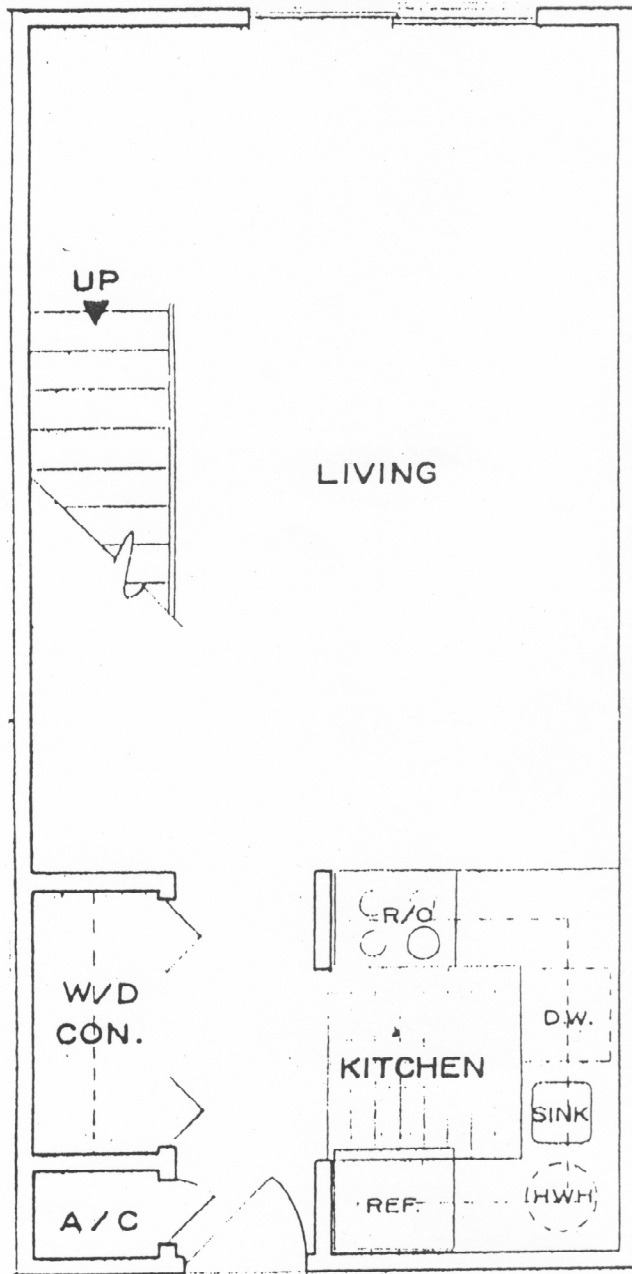

TYPE OF APARTMENT: 1 BEDROOM - 1 BATH (685 SQ. FT. EACH)

**JEFFERSON TERRACE TOWNHOMES**

808 Jefferson Terrace  
New Iberia, LA 70560

369-6575