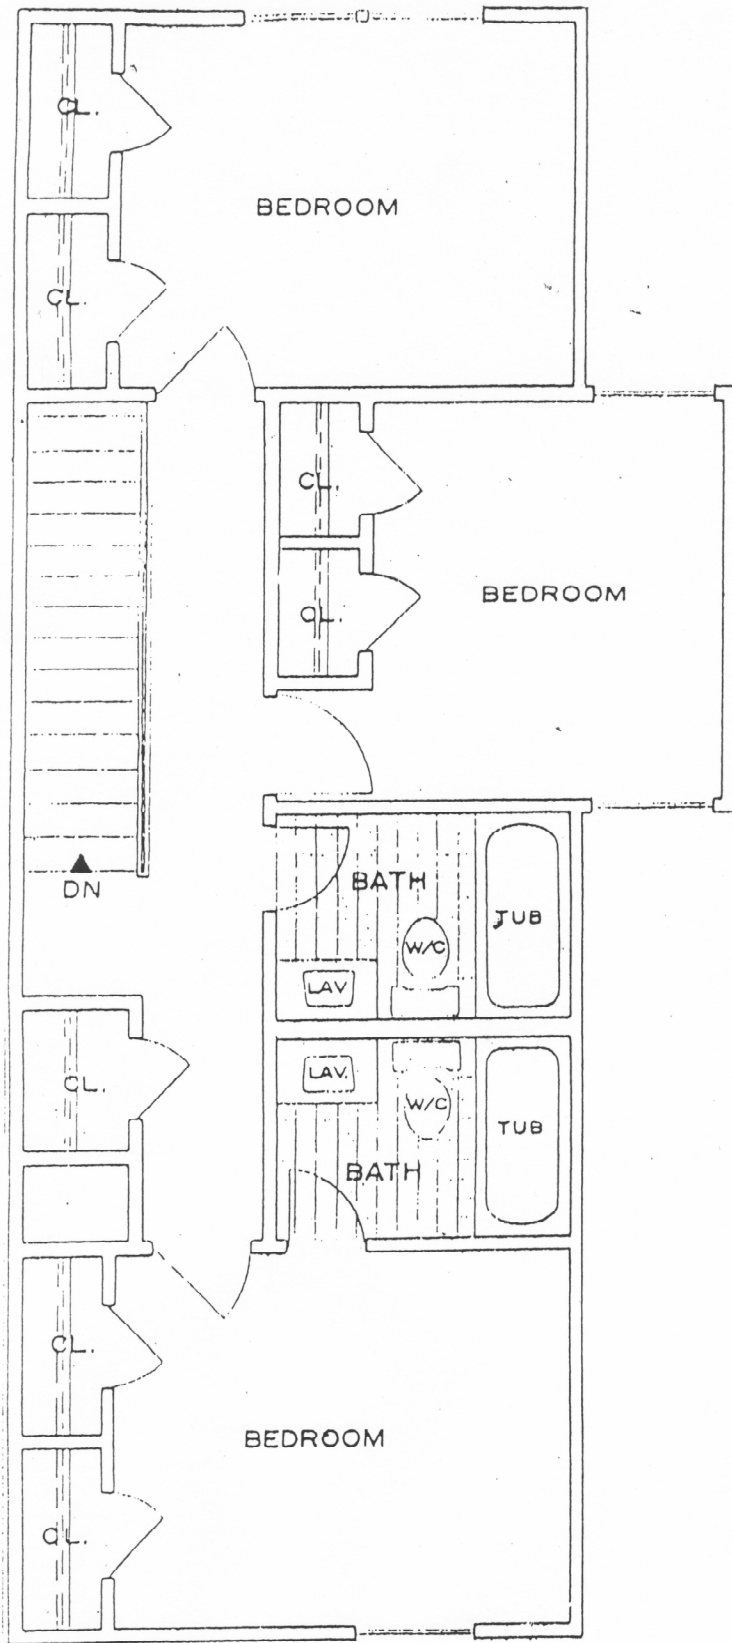

TYPE OF APARTMENT: 3 BEDROOM - 2 1/2 BATH (1180 SQ. FT. EACH)

JEFFERSON TERRACE TOWNHOMES

808 Jefferson Terrace
New Iberia, LA 70560

369-657