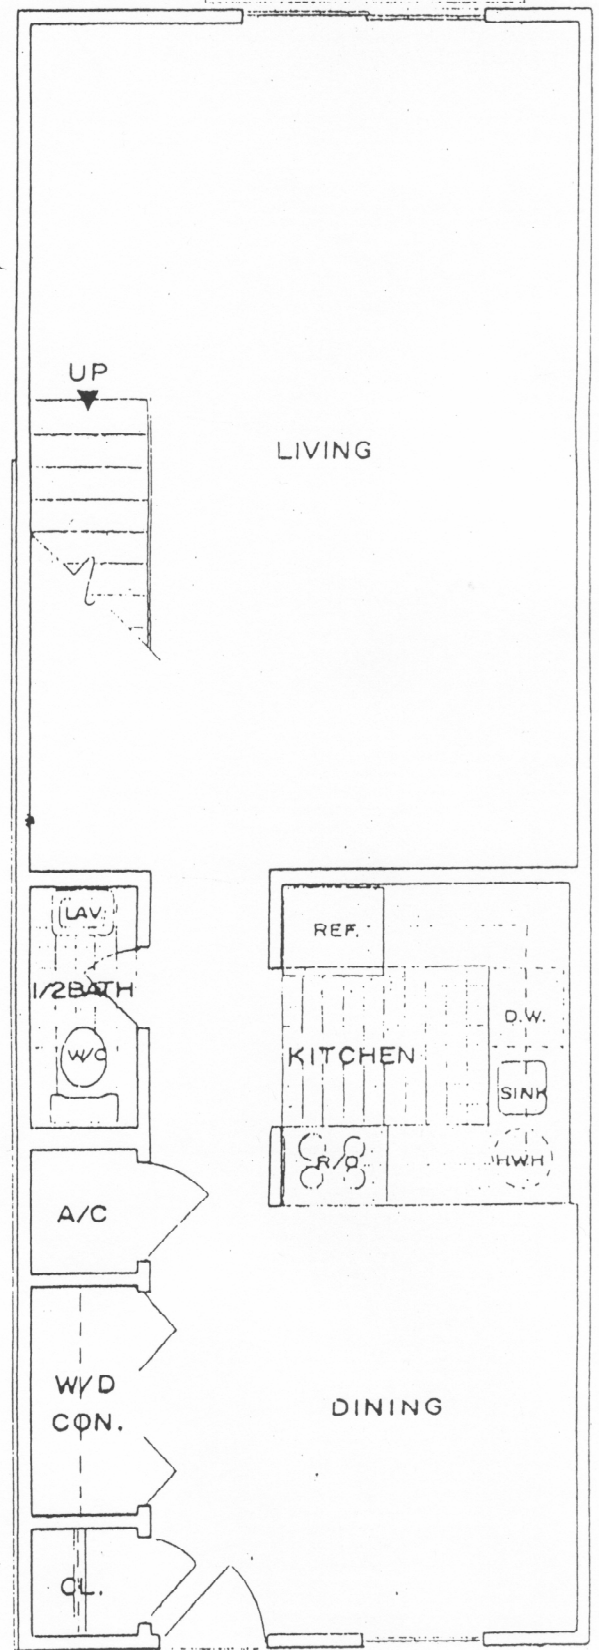

TYPE OF APARTMENT: 3 BEDROOM - 2 1/2 BATH (1180 SQ. FT. EACH)

JEFFERSON TERRACE TOWNHOMES

808 Jefferson Terrace
New Iberia, LA 70560

369-657