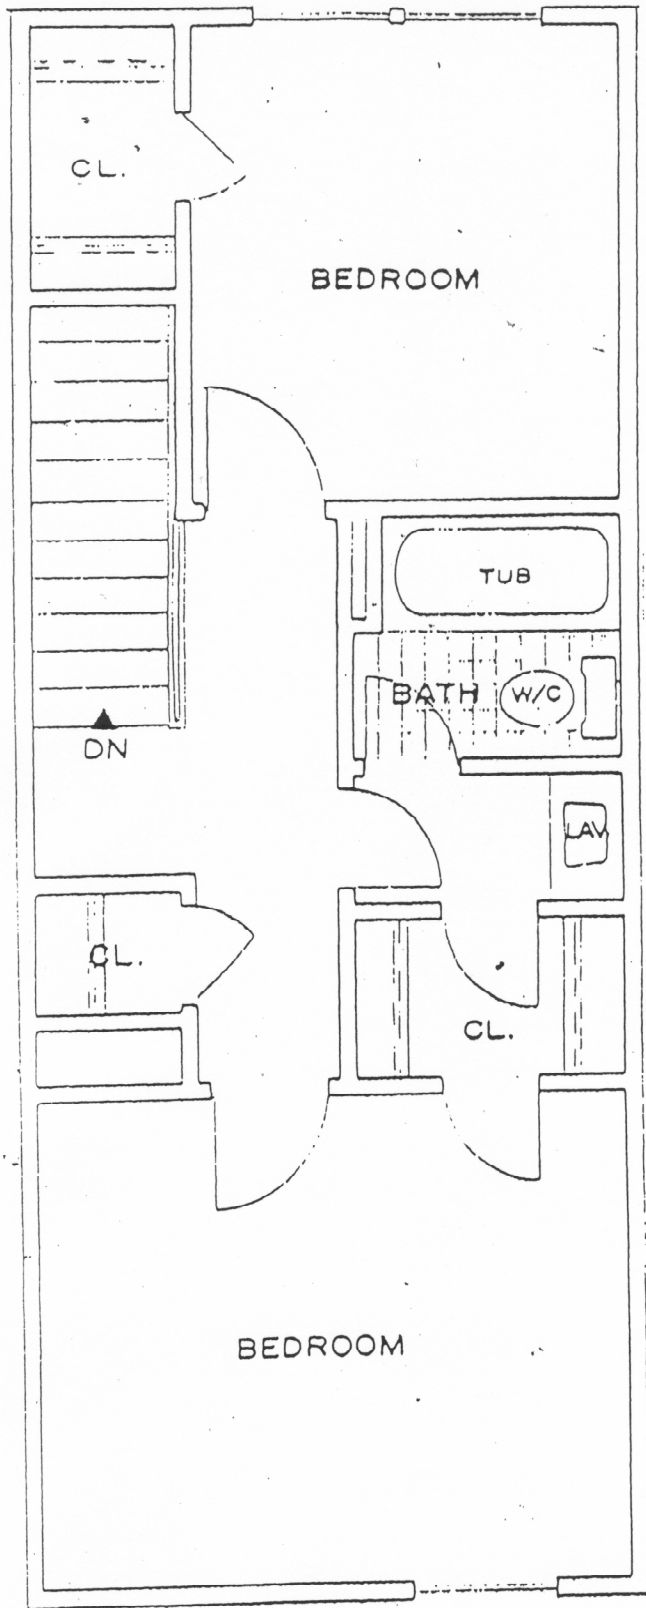

TYPE OF APARTMENT: 2 BEDROOM - 1 1/2 BATH (870 SQ. FT. EACH)

JEFFERSON TERRACE TOWNHOMES

308 Jefferson Terrace
New Iberia, LA 70560