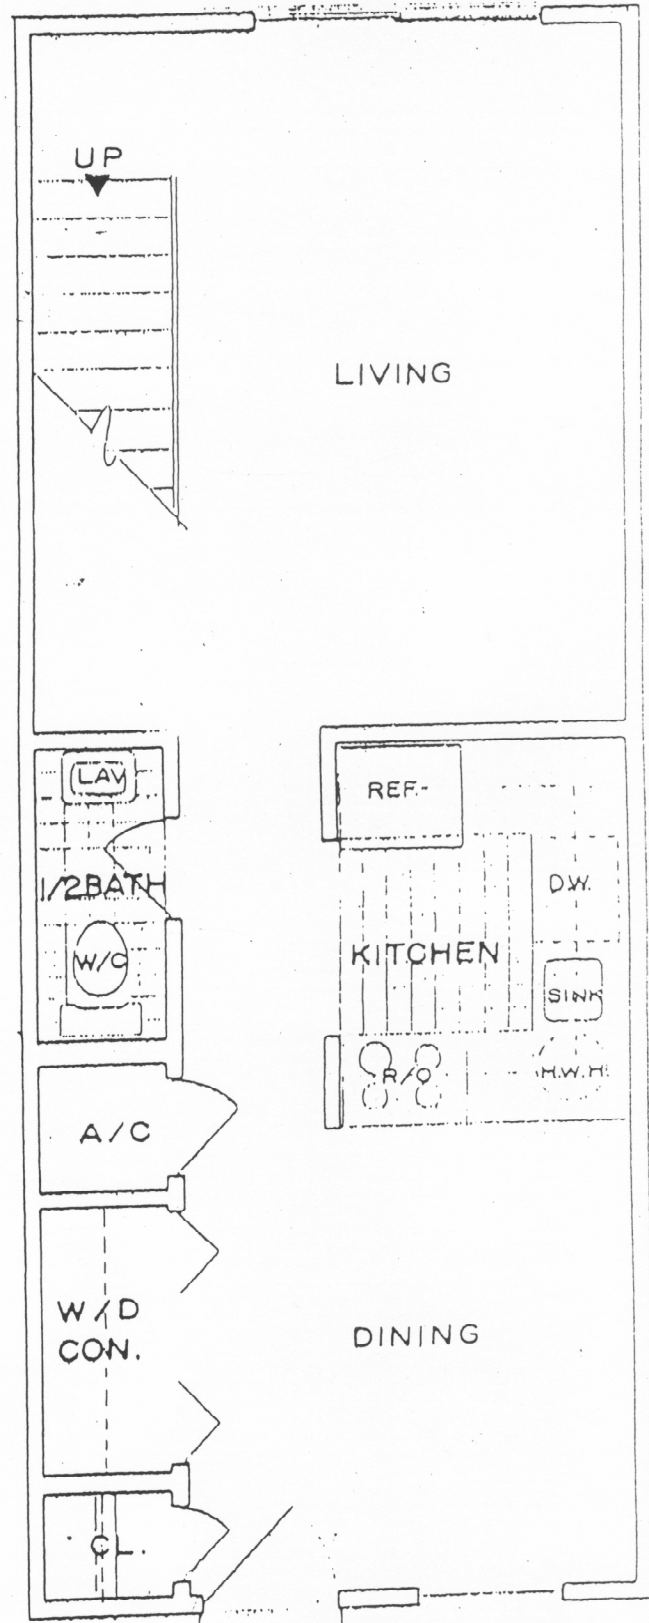

TYPE OF APARTMENT: 2 BEDROOM - 1 1/2 BATH (870 SQ. FT. EACH)

JEFFERSON TERRACE TOWNHOMES

308 Jefferson Terrace
New Iberia, LA 70560